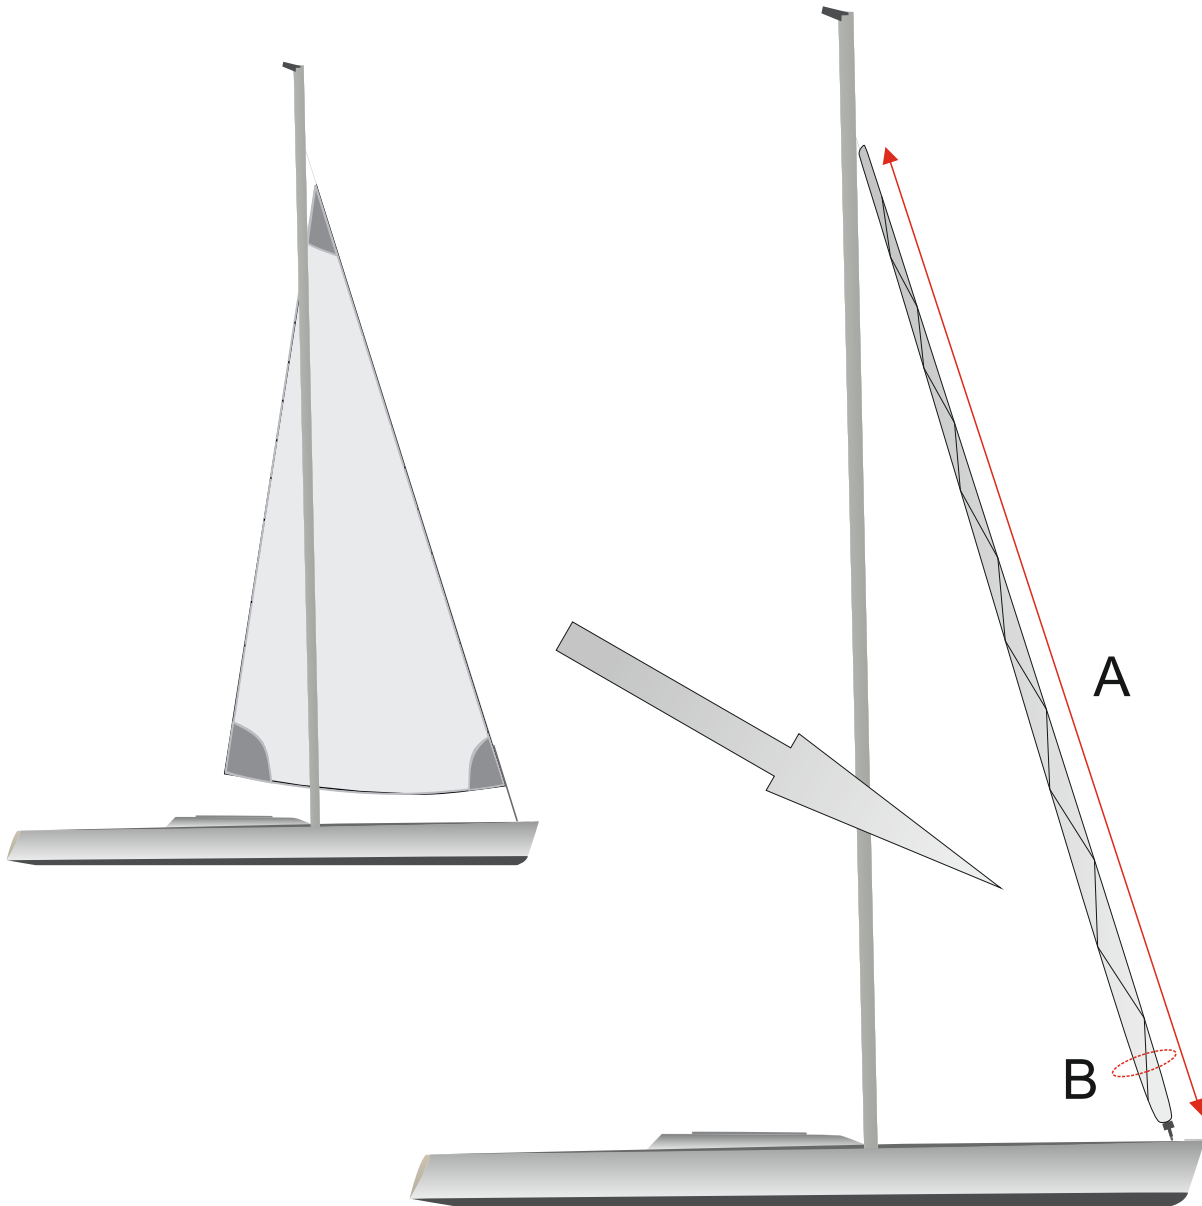

JIB COVER

www.apollosails.com

| | |
|---|--|
| Name, yacht, contact | |
| Dimension „A” (sail luff length) | |
| Circuit „B” (circuit forestay with furled sail) | |
| Color | |
| Notes | |